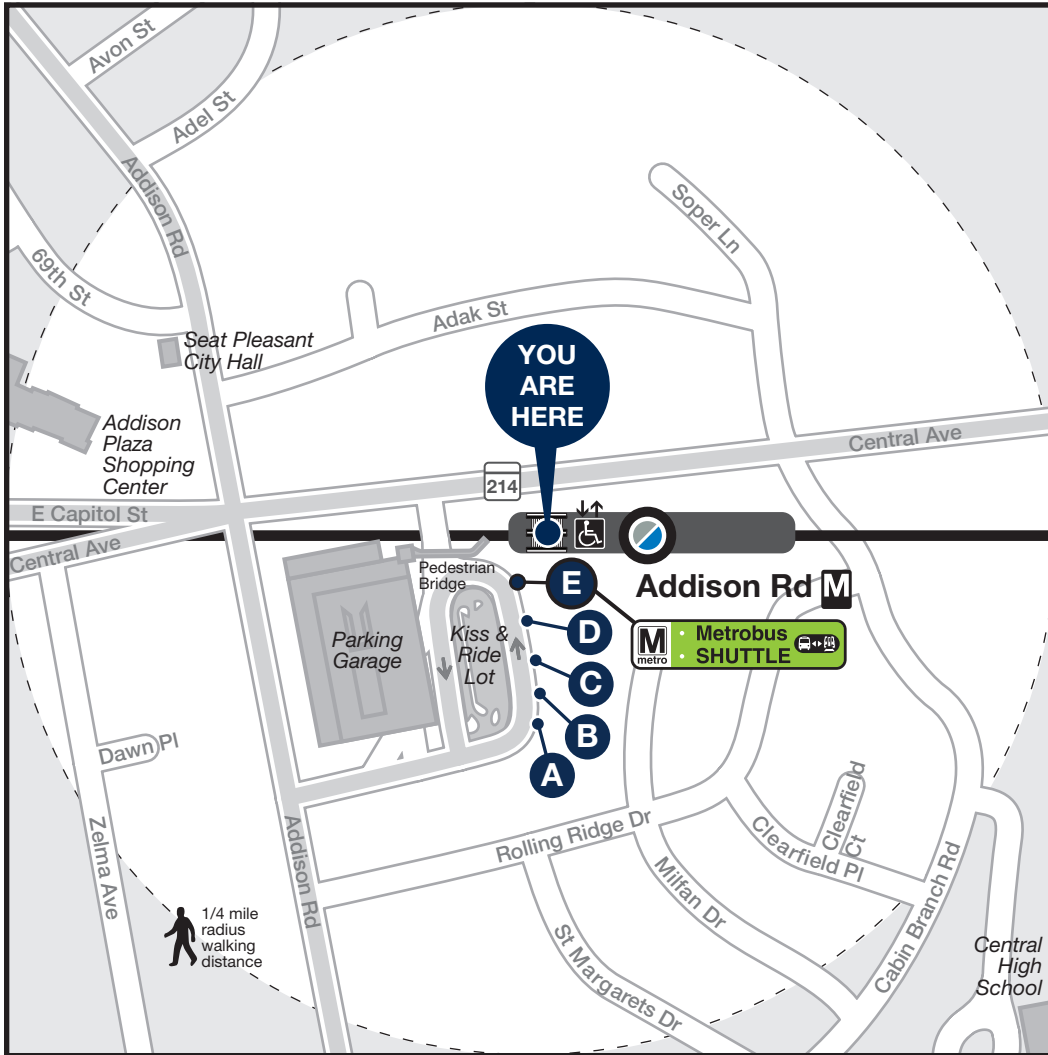

Station Vicinity Map Addison Rd

LEGEND

A Bus Stop (on the street) **A** Bus Bay (at the station)

The lettered discs on this map will help you locate the bus stop or bay near this station. Be advised the letters are not displayed on the street bus stops.

- Elevator
- Escalator
- Bus Route
- Metrorail Station and line

42.092.EVAC-0622

E **M** Metrobus SHUTTLE

In the event of an emergency, this bus stop will also be served by shuttle buses.

Approximate walking distance to the next Metro Station from this exit

BUS SERVICE AND BOARDING LOCATIONS

Route	Destination	Board at
METROBUS FREQUENT SERVICE		
A12	Capital Plaza	D
P12	Eastover Shopping Center	C

Route	Destination	Board at
METROBUS		
A12	Capitol Heights M	D
C21	Pointer Ridge, Collington Center	E
C22	Pointer Ridge, Collington Center	E
C29	Bowie State University, Pointer Ridge	E
F14	New Carrollton M	A
F14	Naylor Rd M	A

Route	Destination	Board at
J12	Forestville, Machinists Building	E
V12	Suitland M	B
V14	Deanwood M	B
V14	Penn Mar Shopping Center	B
THE BUS-PRINCE GEORGE'S COUNTY		
18	Takoma Langley Crossroads Transit Center	A
20	Upper Marlboro	D
23	Cheverly M	A